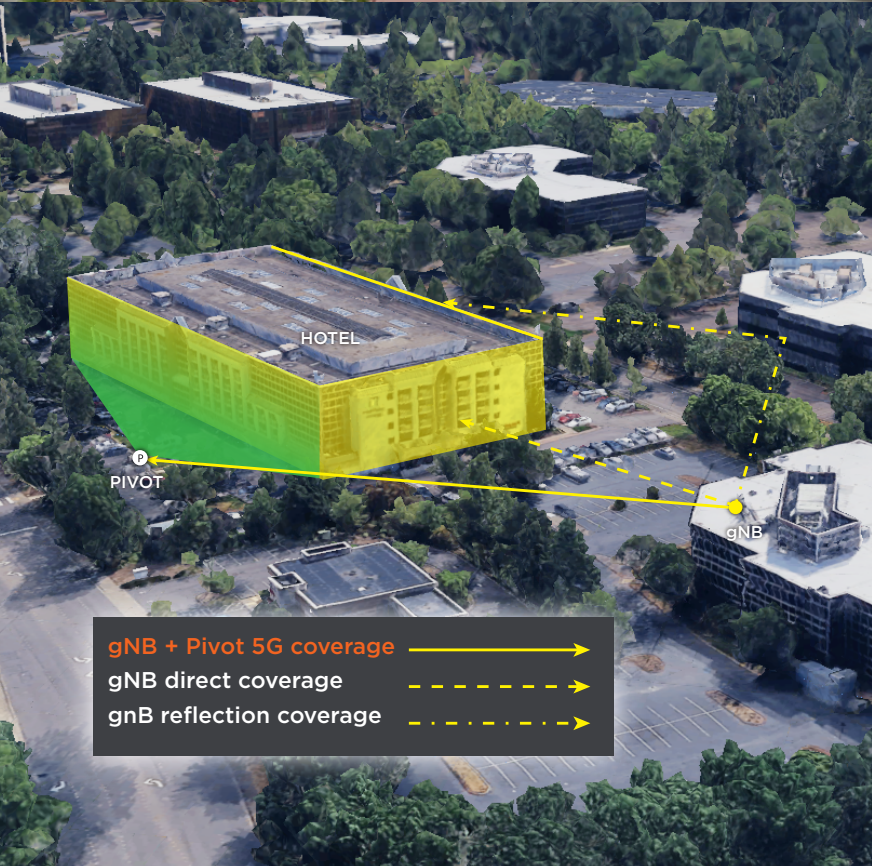

EMBASSY SUITES
BELLEVUE, WA

240 Guest Rooms Suites, Executive Pool Indoor, heated Fitness Center & Business Center Restaurant, Bar & Room Services

OVERVIEW

Located in Eastgate Business Park, this all-suite hotel offers spacious rooms and thoughtful amenities, including a convenience store and 10dB glass loss windows. Carriers need the unit-level qualification WaveScape provides to make mmWave FWA operationally feasible. WaveScape used high resolution geodata to show that 67 guest rooms were covered by one gNB via LOS and reflection. Another 60 could be covered using just one Pivot 5G repeater. That's a 90% increase in qualified FWA guest rooms.

To learn more about this WaveScape case study, scan or click this QR code:

METRICS

ANALYSIS
January 2025

BEAM PATH
LOS and reflection

UNITS QUALIFIED FOR FWA
127